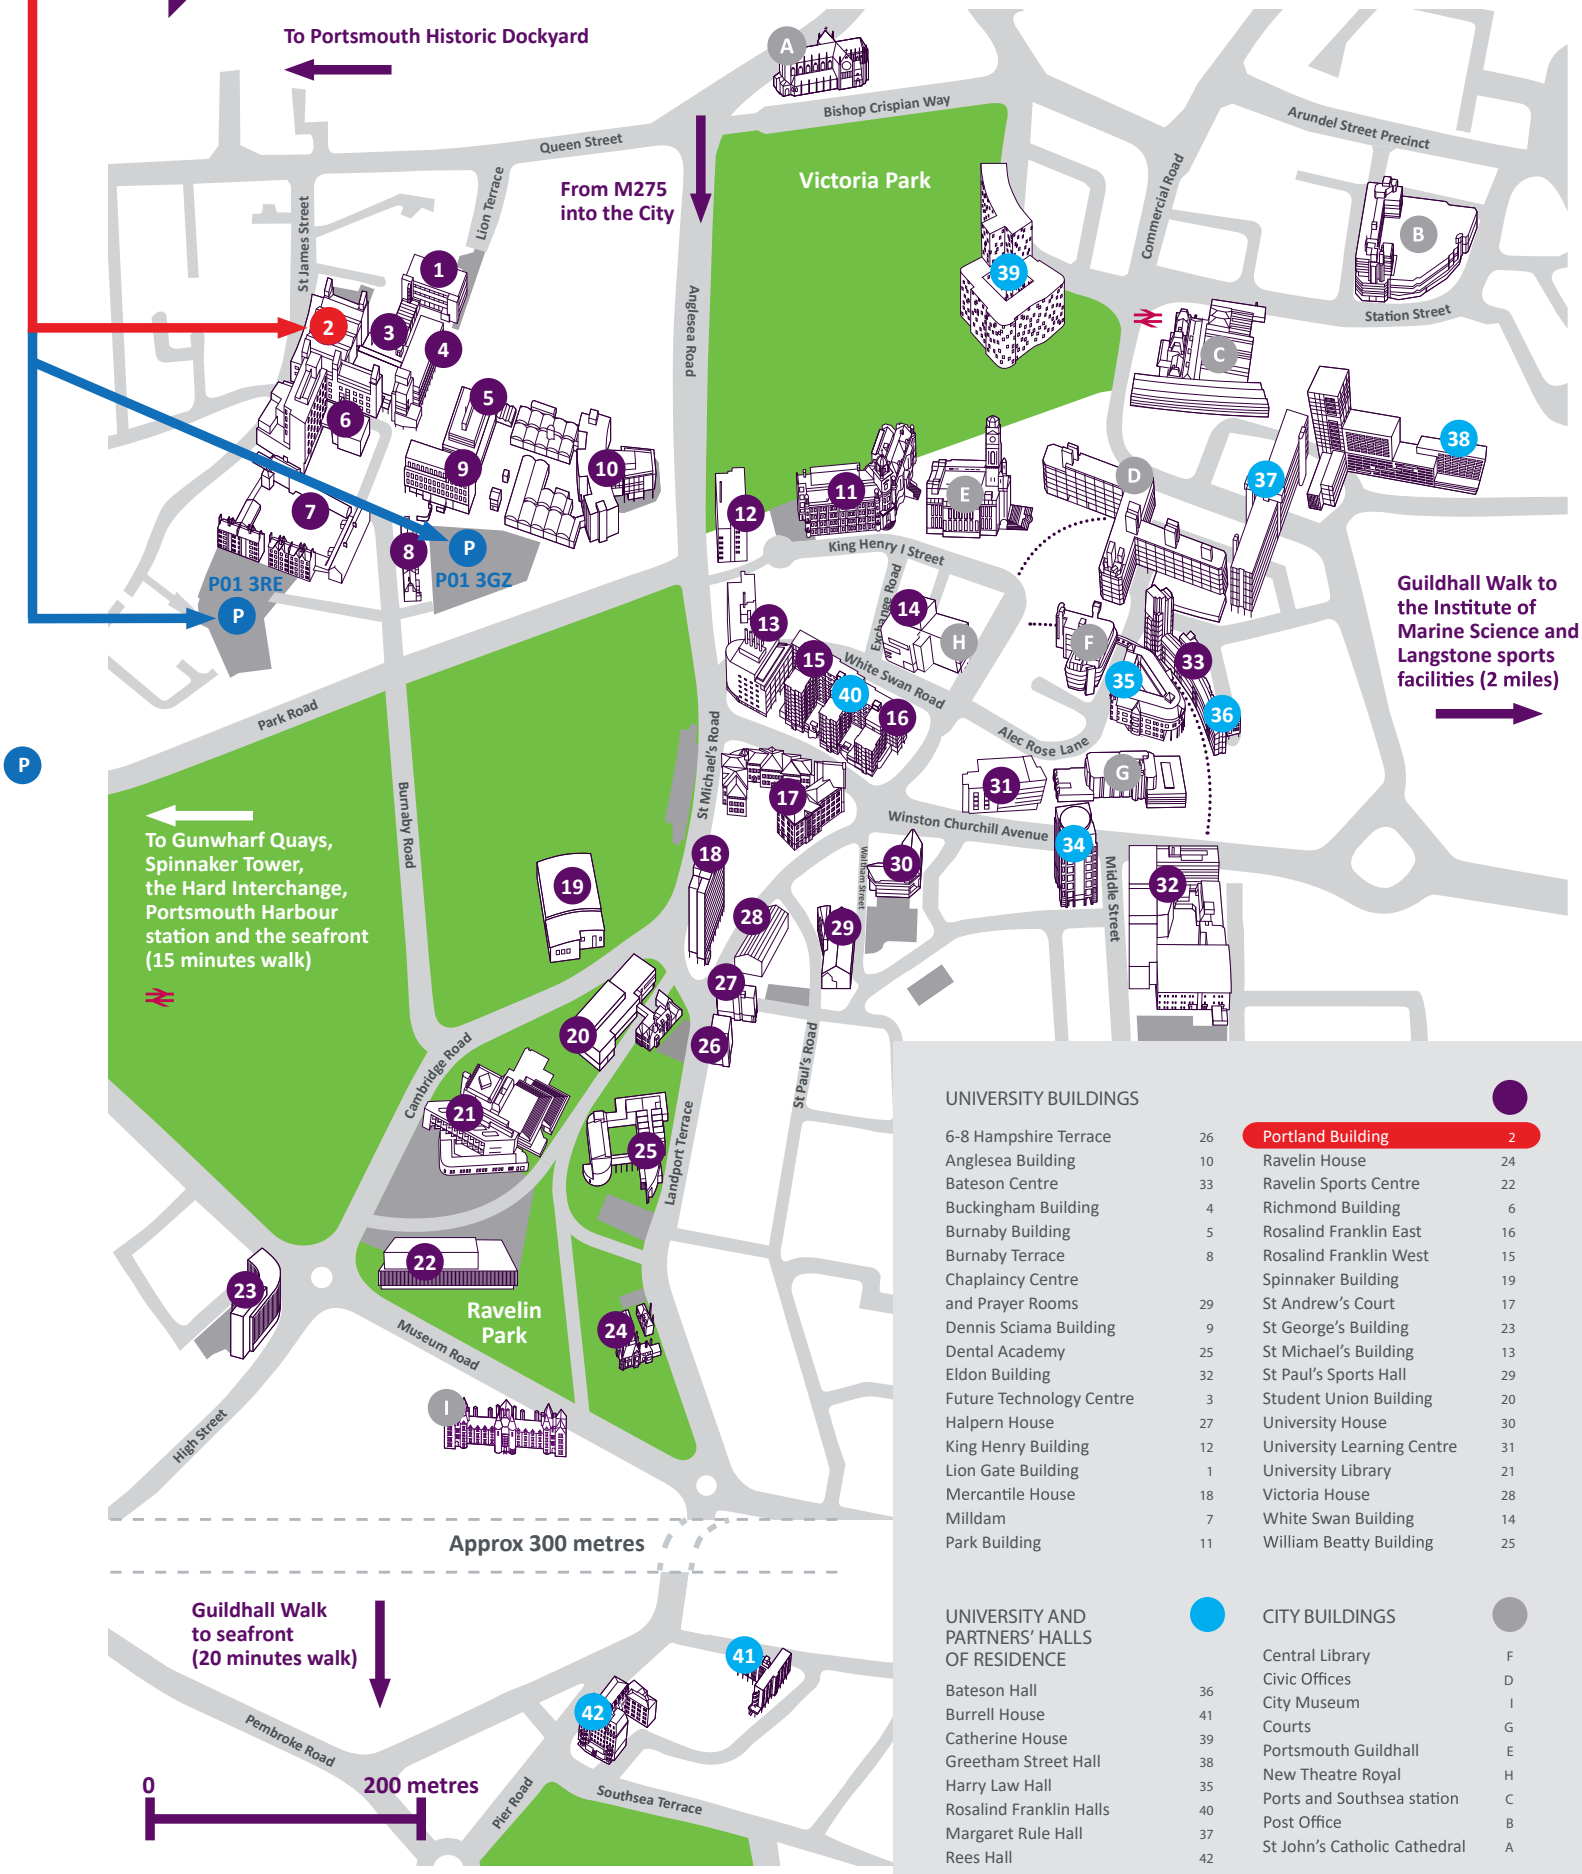

Lecture Theatre PO1.74, 1st Floor, Portland Building, #2
 Enter from Courtyard off Portland St - PO1 3AH

Parking off Burnaby Road at PO1 3GZ and PO1 3RE

UNIVERSITY OF PORTSMOUTH

UNIVERSITY BUILDINGS

- 6-8 Hampshire Terrace 26
- Anglesea Building 10
- Bateson Centre 33
- Buckingham Building 4
- Burnaby Building 5
- Burnaby Terrace 8
- Chaplaincy Centre and Prayer Rooms 29
- Dennis Sciana Building 9
- Dental Academy 25
- Eldon Building 32
- Future Technology Centre 3
- Halpern House 27
- King Henry Building 12
- Lion Gate Building 1
- Mercantile House 18
- Milldam 7
- Park Building 11

- Portland Building 2**
- Ravelin House 24
- Ravelin Sports Centre 22
- Richmond Building 6
- Rosalind Franklin East 16
- Rosalind Franklin West 15
- Spinnaker Building 19
- St Andrew's Court 17
- St George's Building 23
- St Michael's Building 13
- St Paul's Sports Hall 29
- Student Union Building 20
- University House 30
- University Learning Centre 31
- University Library 21
- Victoria House 28
- White Swan Building 14
- William Beatty Building 25

UNIVERSITY AND PARTNERS' HALLS OF RESIDENCE

- Bateson Hall 36
- Burrell House 41
- Catherine House 39
- Greatham Street Hall 38
- Harry Law Hall 35
- Rosalind Franklin Halls 40
- Margaret Rule Hall 37
- Rees Hall 42
- Trafalgar Hall 34

CITY BUILDINGS

- Central Library F
- Civic Offices D
- City Museum I
- Courts G
- Portsmouth Guildhall E
- New Theatre Royal H
- Ports and Southsea station C
- Post Office B
- St John's Catholic Cathedral A